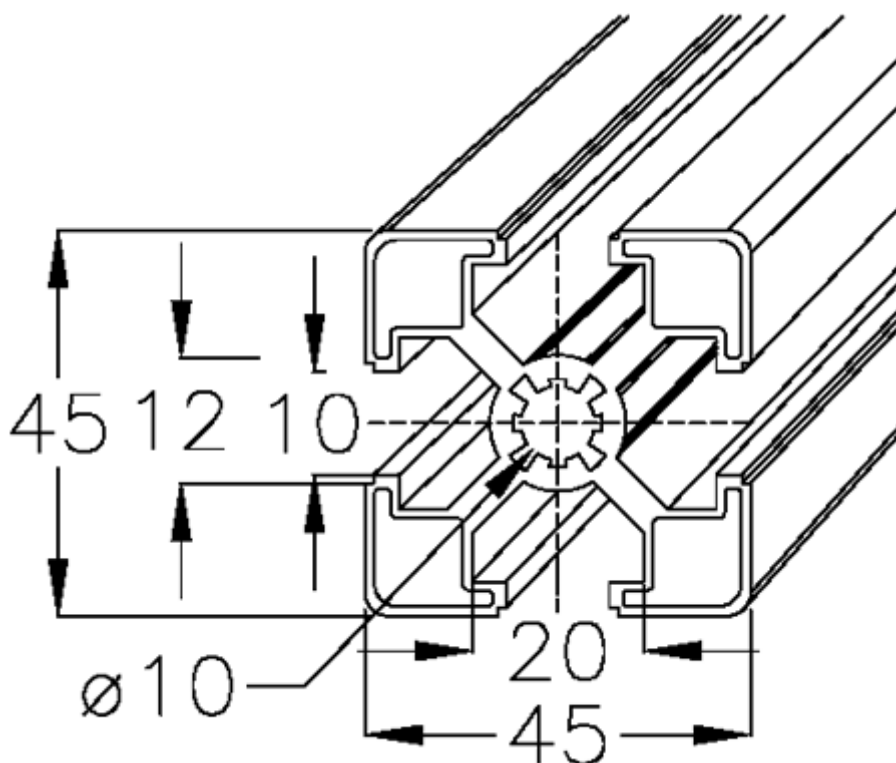

# Data Sheet

Article number: 05803245455600

Description: Hepco MCS Profile 45x45  
0-132-4545 length 5600mm

## Measures

Length mm = 5600

Weight (kg) = 10.64